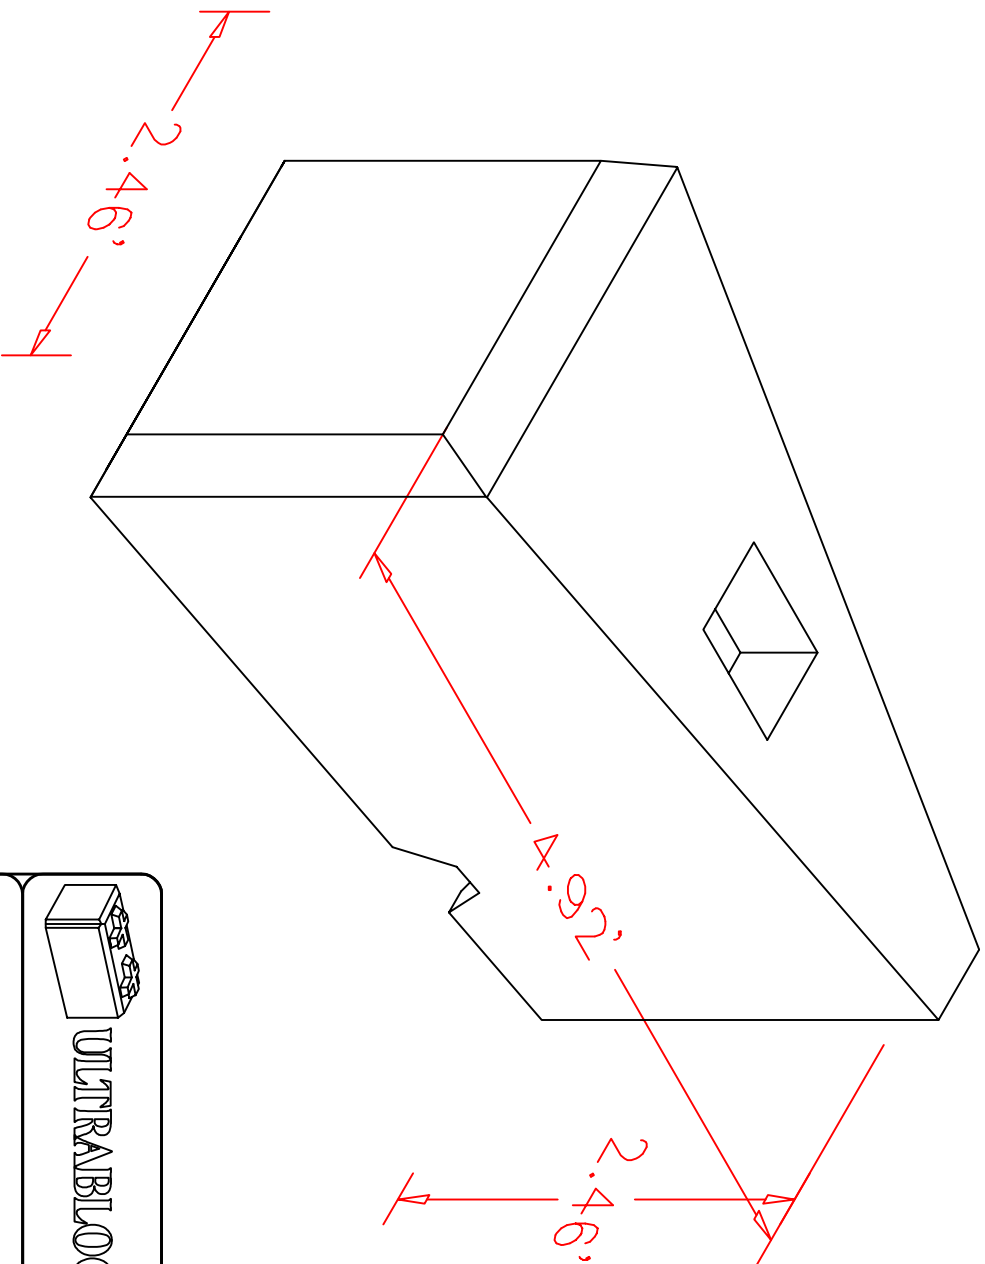

FULL FLAT TOP WEDGE BLOCK DETAIL

ULTRABLOCK, INC.

815 N.E. 172nd Ave.
VANCOUVER, WA 98684
800-377-3877 PH
360-694-0281 FAX

TITLE: FULL FLAT TOP WEDGE BLOCK DETAIL

DRAWN BY: AMD

DATE: 12/1/09
SCALE: NTS

SHEET #: B25