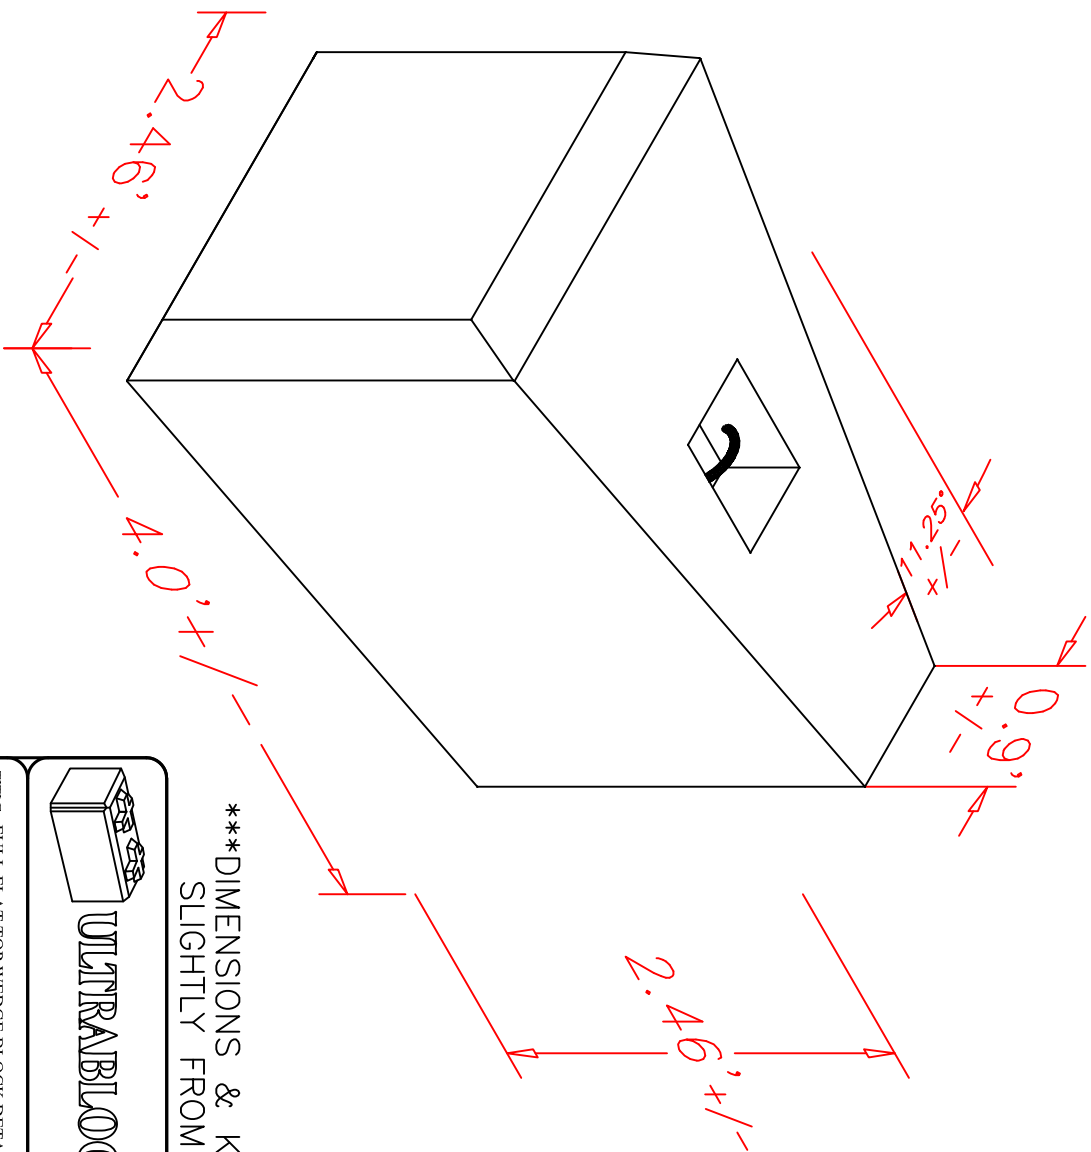

FULL FLAT TOP WEDGE BLOCK DETAIL

***DIMENSIONS & KEY PATTERN MAY VARY
SLIGHTLY FROM BLOCK TO BLOCK

ULTRABLOCK, INC.

815 N.E. 172nd Ave.
VANCOUVER, WA 98684
800-377-3877 PH
360-694-0281 FAX

TITLE: FULL FLAT TOP WEDGE BLOCK DETAIL

DRAWN BY: MLN

DATE: 10/11/2011
SCALE: NTS

SHEET #: B25